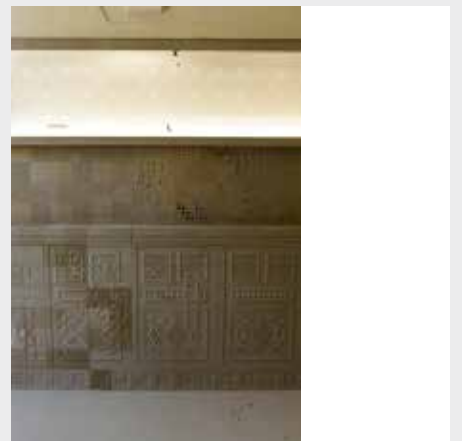

the protagonist

please don't smoke inside

shelf

recognition

the bar can be seen from faraway

1st menu display

frontal of the bar desk

2016/2017

10 2016
1st menu display

11 2016
2nd menu display

failure

3rd menu card display

4th menu display

2017/2018

Documentation L'Ex-Designer Project Bar Copyright © by IMAGEKONTAINER. All rights reserved.
For any kind of use, permission of the copyright owner must be obtained, whether the whole or part of the material is concerned. More material is available by request.

9 2017

12 2017

Hidromel amb Cànem
silk screen printed label

1 2018

Graffiti

2 2018

ceiling

Pau Badia