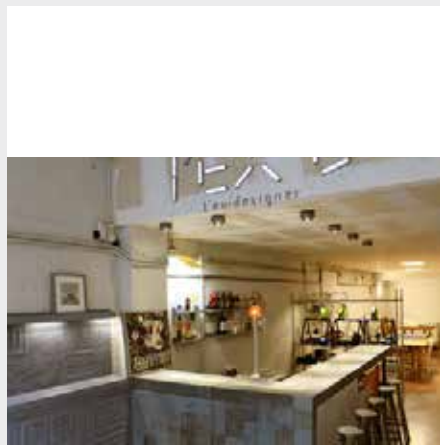

the protagonist

please don't smoke inside

shelf

recognition

the bar can be seen from faraway

1st menu display

frontal of the bar desk

2016/2017

10 2016
1st menu display

11 2016
2nd menu display

failure

3rd menu card display

4th menu display

2017/2018

Documentation L'Ex-Designer Project Bar Copyright © by IMAGEKONTAINER. All rights reserved.
For any kind of use, permission of the copyright owner must be obtained, whether the whole or part of the material is concerned. More material is available by request.