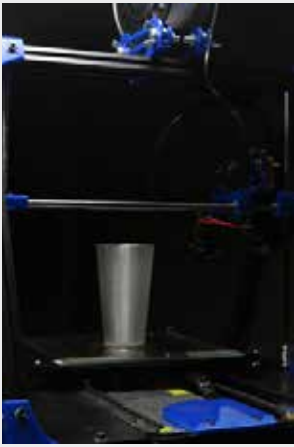

the first element of L'Éx_Designer Project Bar

drawing of a printer

drawing of Marti Guixe

drink and snack

almost empty space

Printers, logo and beer tap

the first guest

entrance

the protagonist

please don't smoke inside

shelf

recognition

the bar can be seen from faraway

1st menu display

frontal of the bar desk

2016/2017