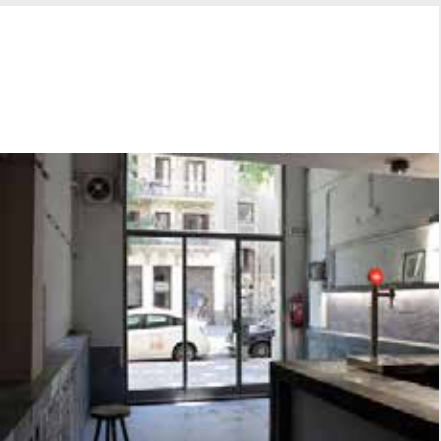

the protagonist

please don't smoke inside

shelf

recognition

the bar can be seen from faraway

1st menu display

frontal of the bar desk

2016/2017

10 2016
1st menu display

11 2016
2nd menu display

failure

3rd menu card display

4th menu display

2017/2018

Documentation L'Ex-Designer Project Bar Copyright © by IMAGEKONTAINER. All rights reserved.
For any kind of use, permission of the copyright owner must be obtained, whether the whole or part of the material is concerned. More material is available by request.