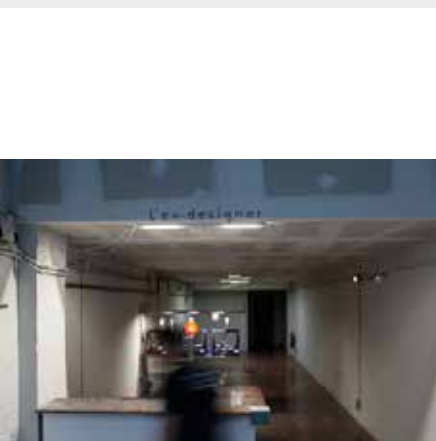

the first element of L'Éx_Designer Project Bar

drawing of a printer

drawing of Marti Guixe

drink and snack

almost empty space

Printers, logo and beer tap

the first guest

entrance

the protagonist

please don't smoke inside

shelf

recognition

the bar can be seen from faraway

1st menu display

frontal of the bar desk

2016/2017