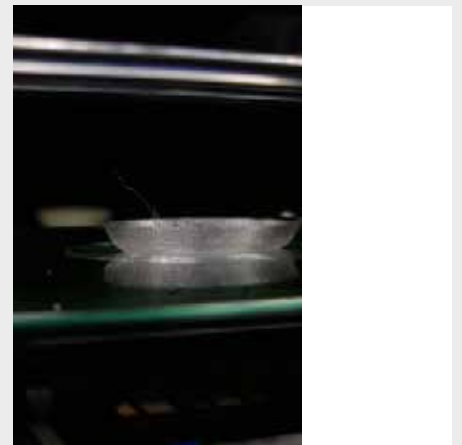

the first element of L'Éx_Designer Project Bar

drawing of a printer

drawing of Marti Guixe

drink and snack

almost empty space

Printers, logo and beer tap

the first guest

entrance

the protagonist

please don't smoke inside

shelf

recognition

the bar can be seen from faraway

1st menu display

frontal of the bar desk

2016/2017