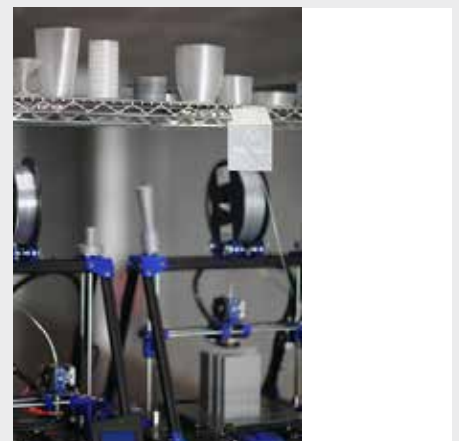

the first element of L'Éx_Designer Project Bar

drawing of a printer

drawing of Marti Guixe

drink and snack

almost empty space

Printers, logo and beer tap

the first guest

entrance

the protagonist

please don't smoke inside

shelf

recognition

the bar can be seen from faraway

1st menu display

frontal of the bar desk

2016/2017