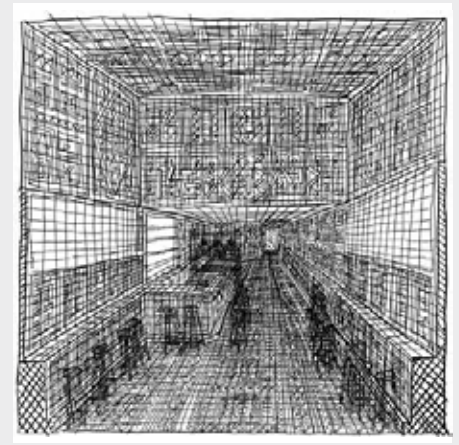

the first element of L'Éx_Designer Project Bar

drawing of a printer

drawing of Marti Guixe

drink and snack

almost empty space

Printers, logo and beer tap

the first guest

entrance

the protagonist

please don't smoke inside

shelf

recognition

the bar can be seen from faraway

1st menu display

frontal of the bar desk

2016/2017