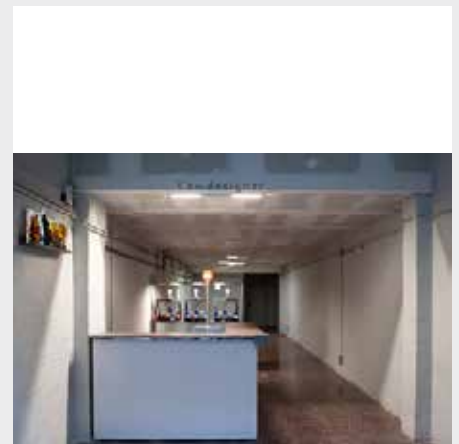

the first element of L'Éx_Designer Project Bar

drawing of a printer

drawing of Marti Guixe

drink and snack

almost empty space

Printers, logo and beer tap

the first guest

entrance

the protagonist

please don't smoke inside

shelf

recognition

the bar can be seen from faraway

1st menu display

frontal of the bar desk

2016/2017